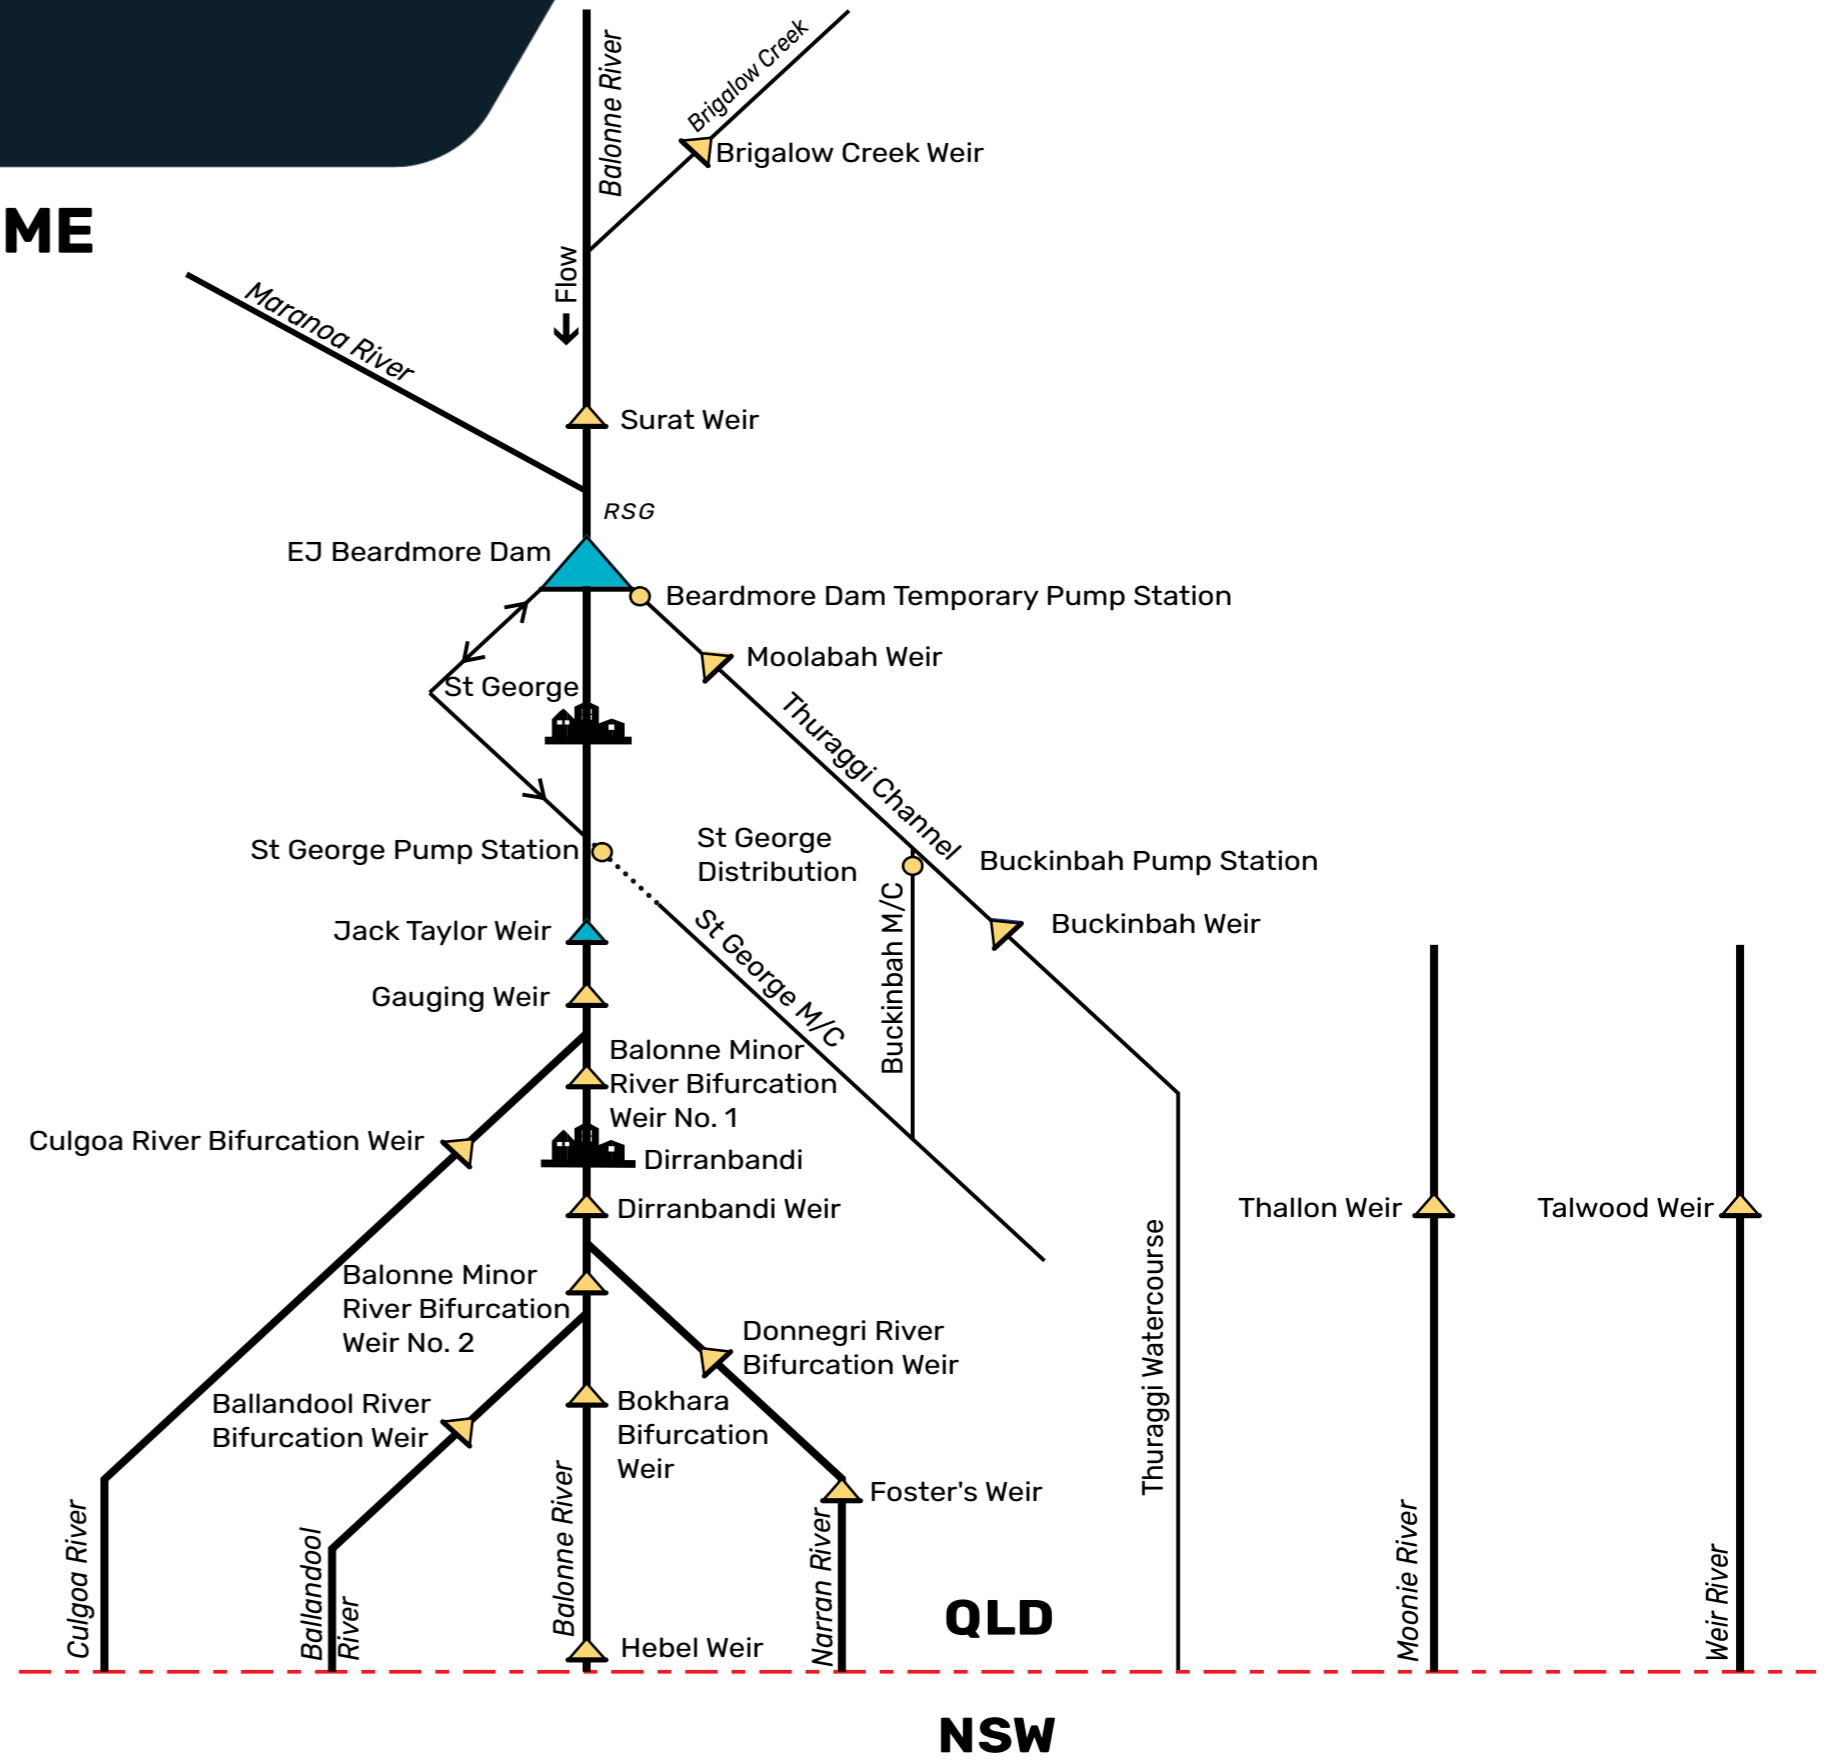

ST GEORGE WATER SUPPLY SCHEME

-  Owned by Sunwater
-  Not owned by Sunwater

Regional centre: Goondiwindi
Version 2 Date: 10/2020

QLD

NSW