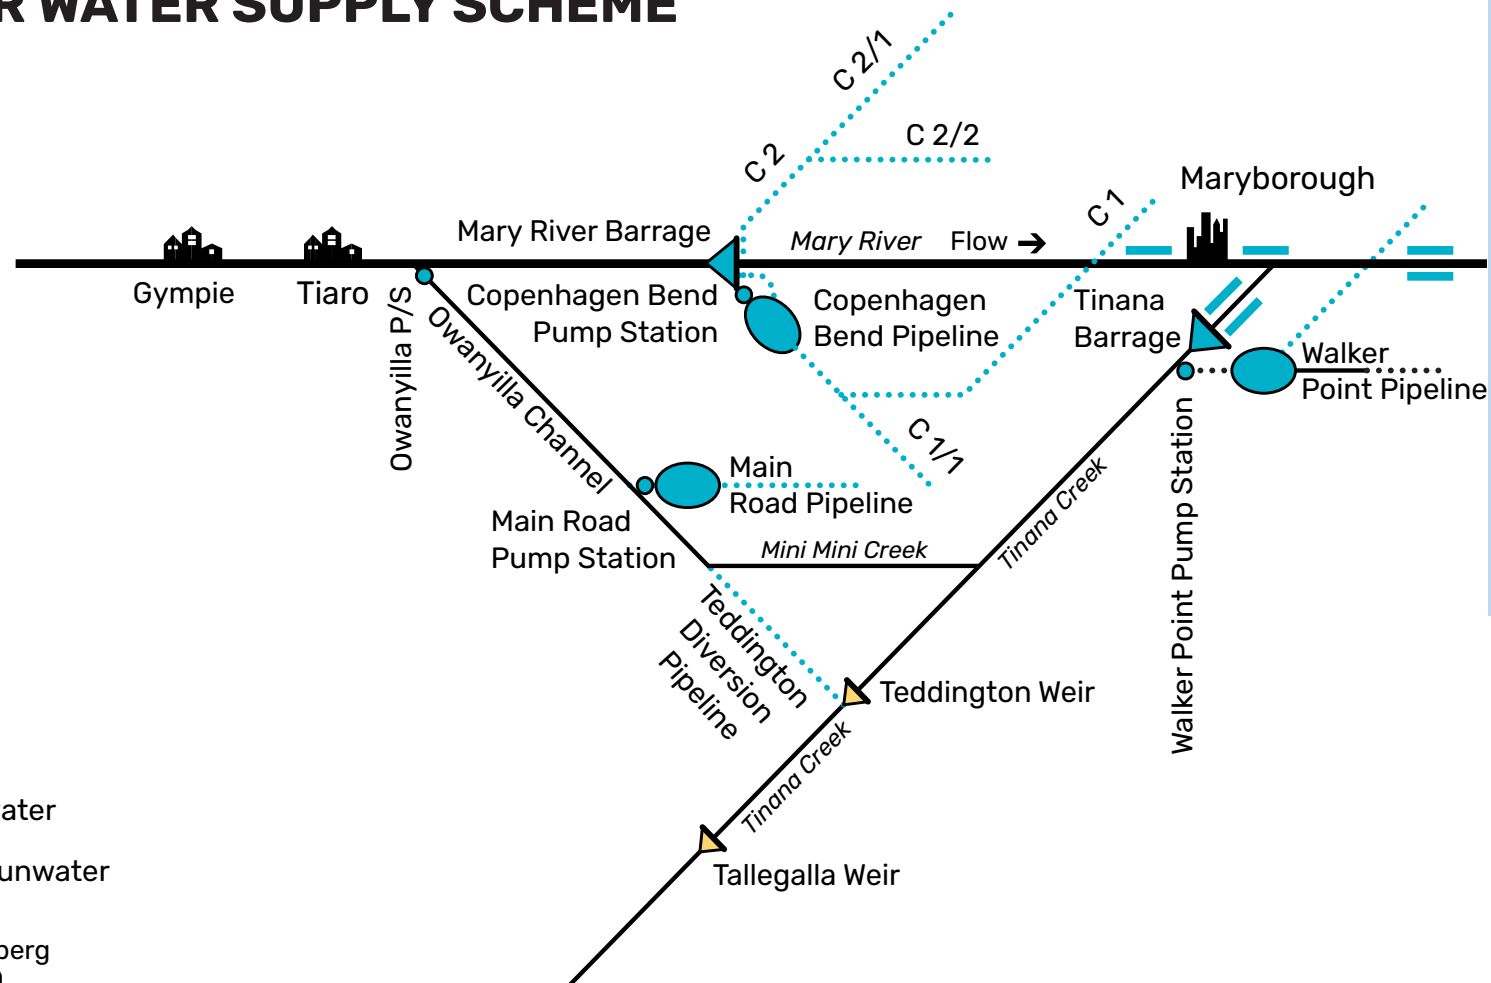

MARY RIVER WATER SUPPLY SCHEME

-  Owned by Sunwater
-  Not owned by Sunwater

Regional centre: Bundaberg
Version 3 Date: 10/2020

PACIFIC OCEAN