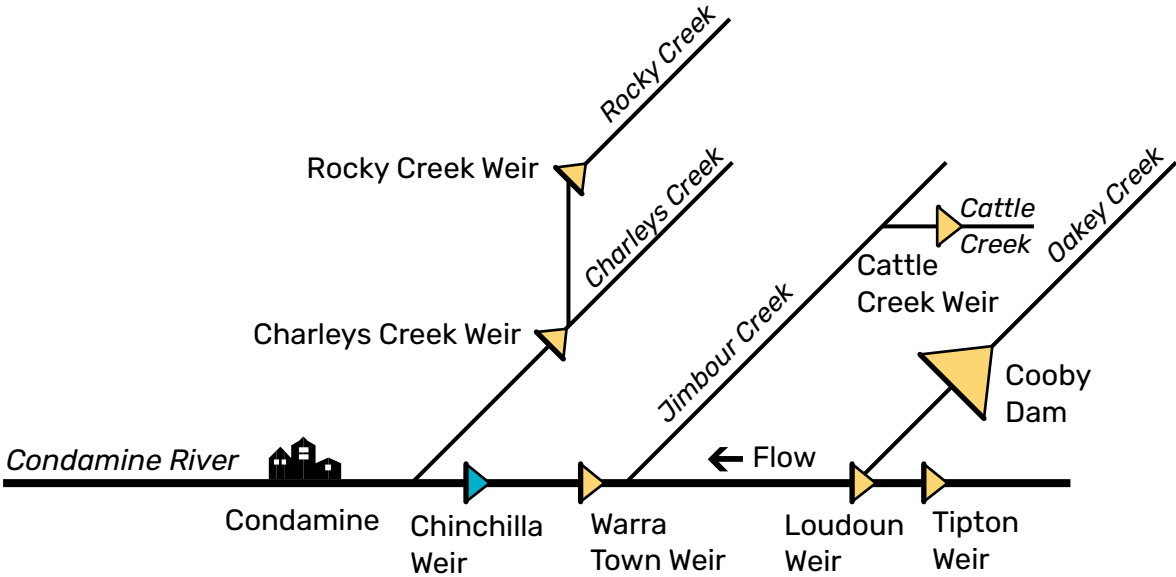

CHINCHILLA WEIR WATER SUPPLY SCHEME

-  Owned by Sunwater
-  Not owned by Sunwater