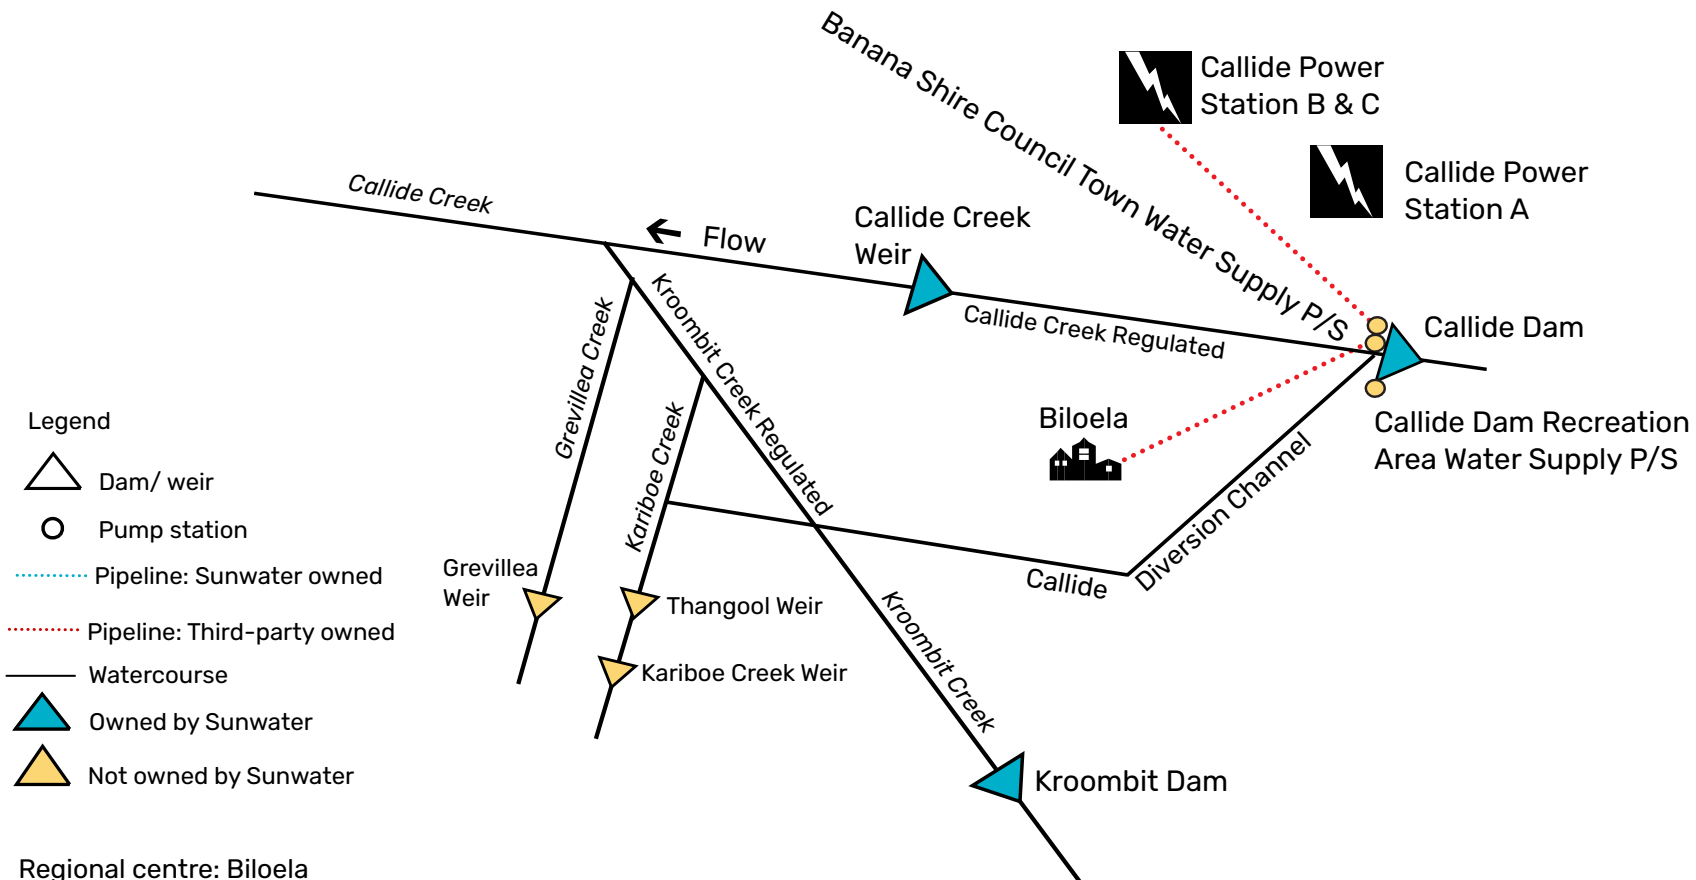

## CALLIDE VALLEY WATER SUPPLY SCHEME

PACIFIC OCEAN