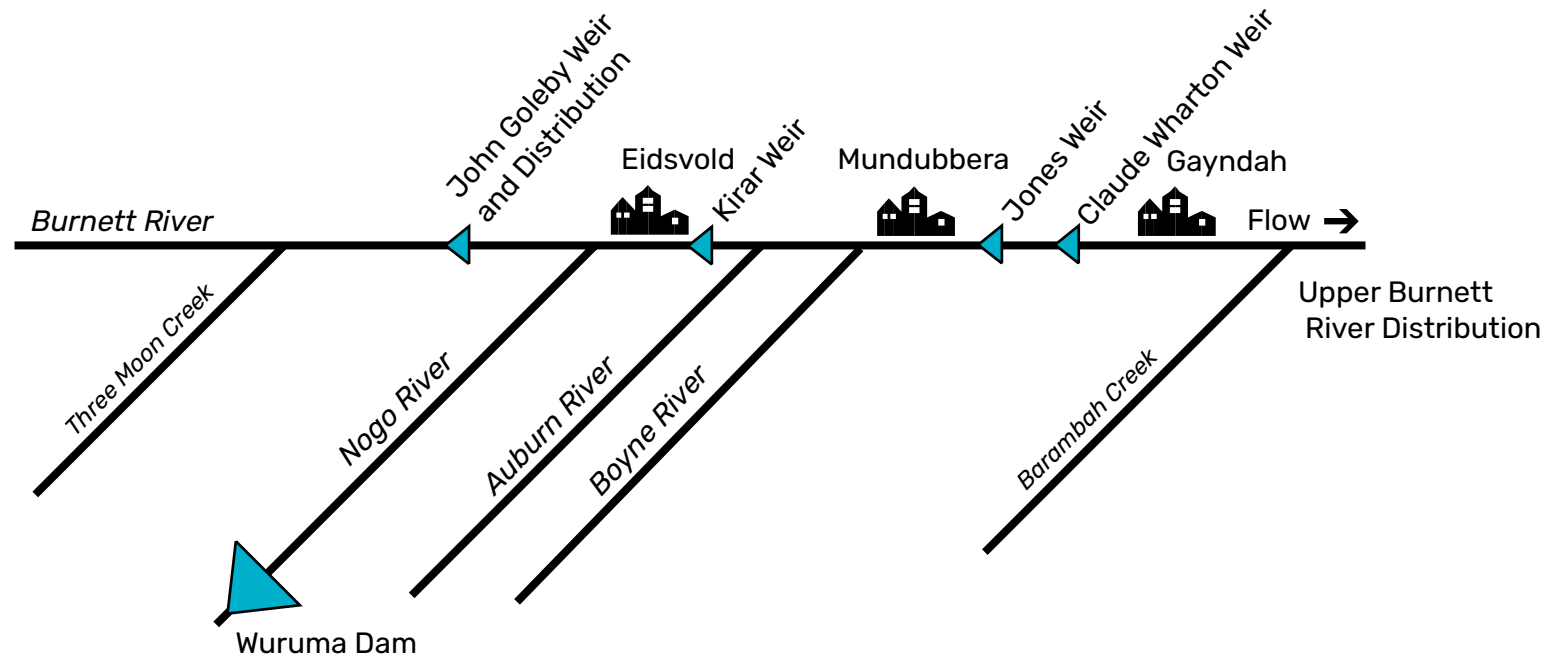

UPPER BURNETT WATER SUPPLY SCHEME

Legend

-  Dam/ weir
-  Watercourse
-  Owned by Sunwater
-  Not owned by Sunwater