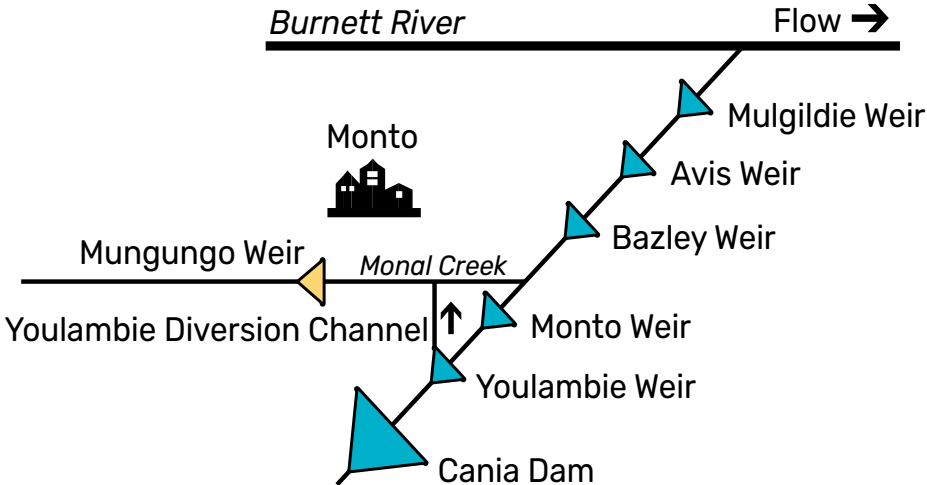

## THREE MOON CREEK WATER SUPPLY SCHEME

Legend

- △ Dam/ weir
- Watercourse
- ▲ Owned by Sunwater
- ▲ Not owned by Sunwater