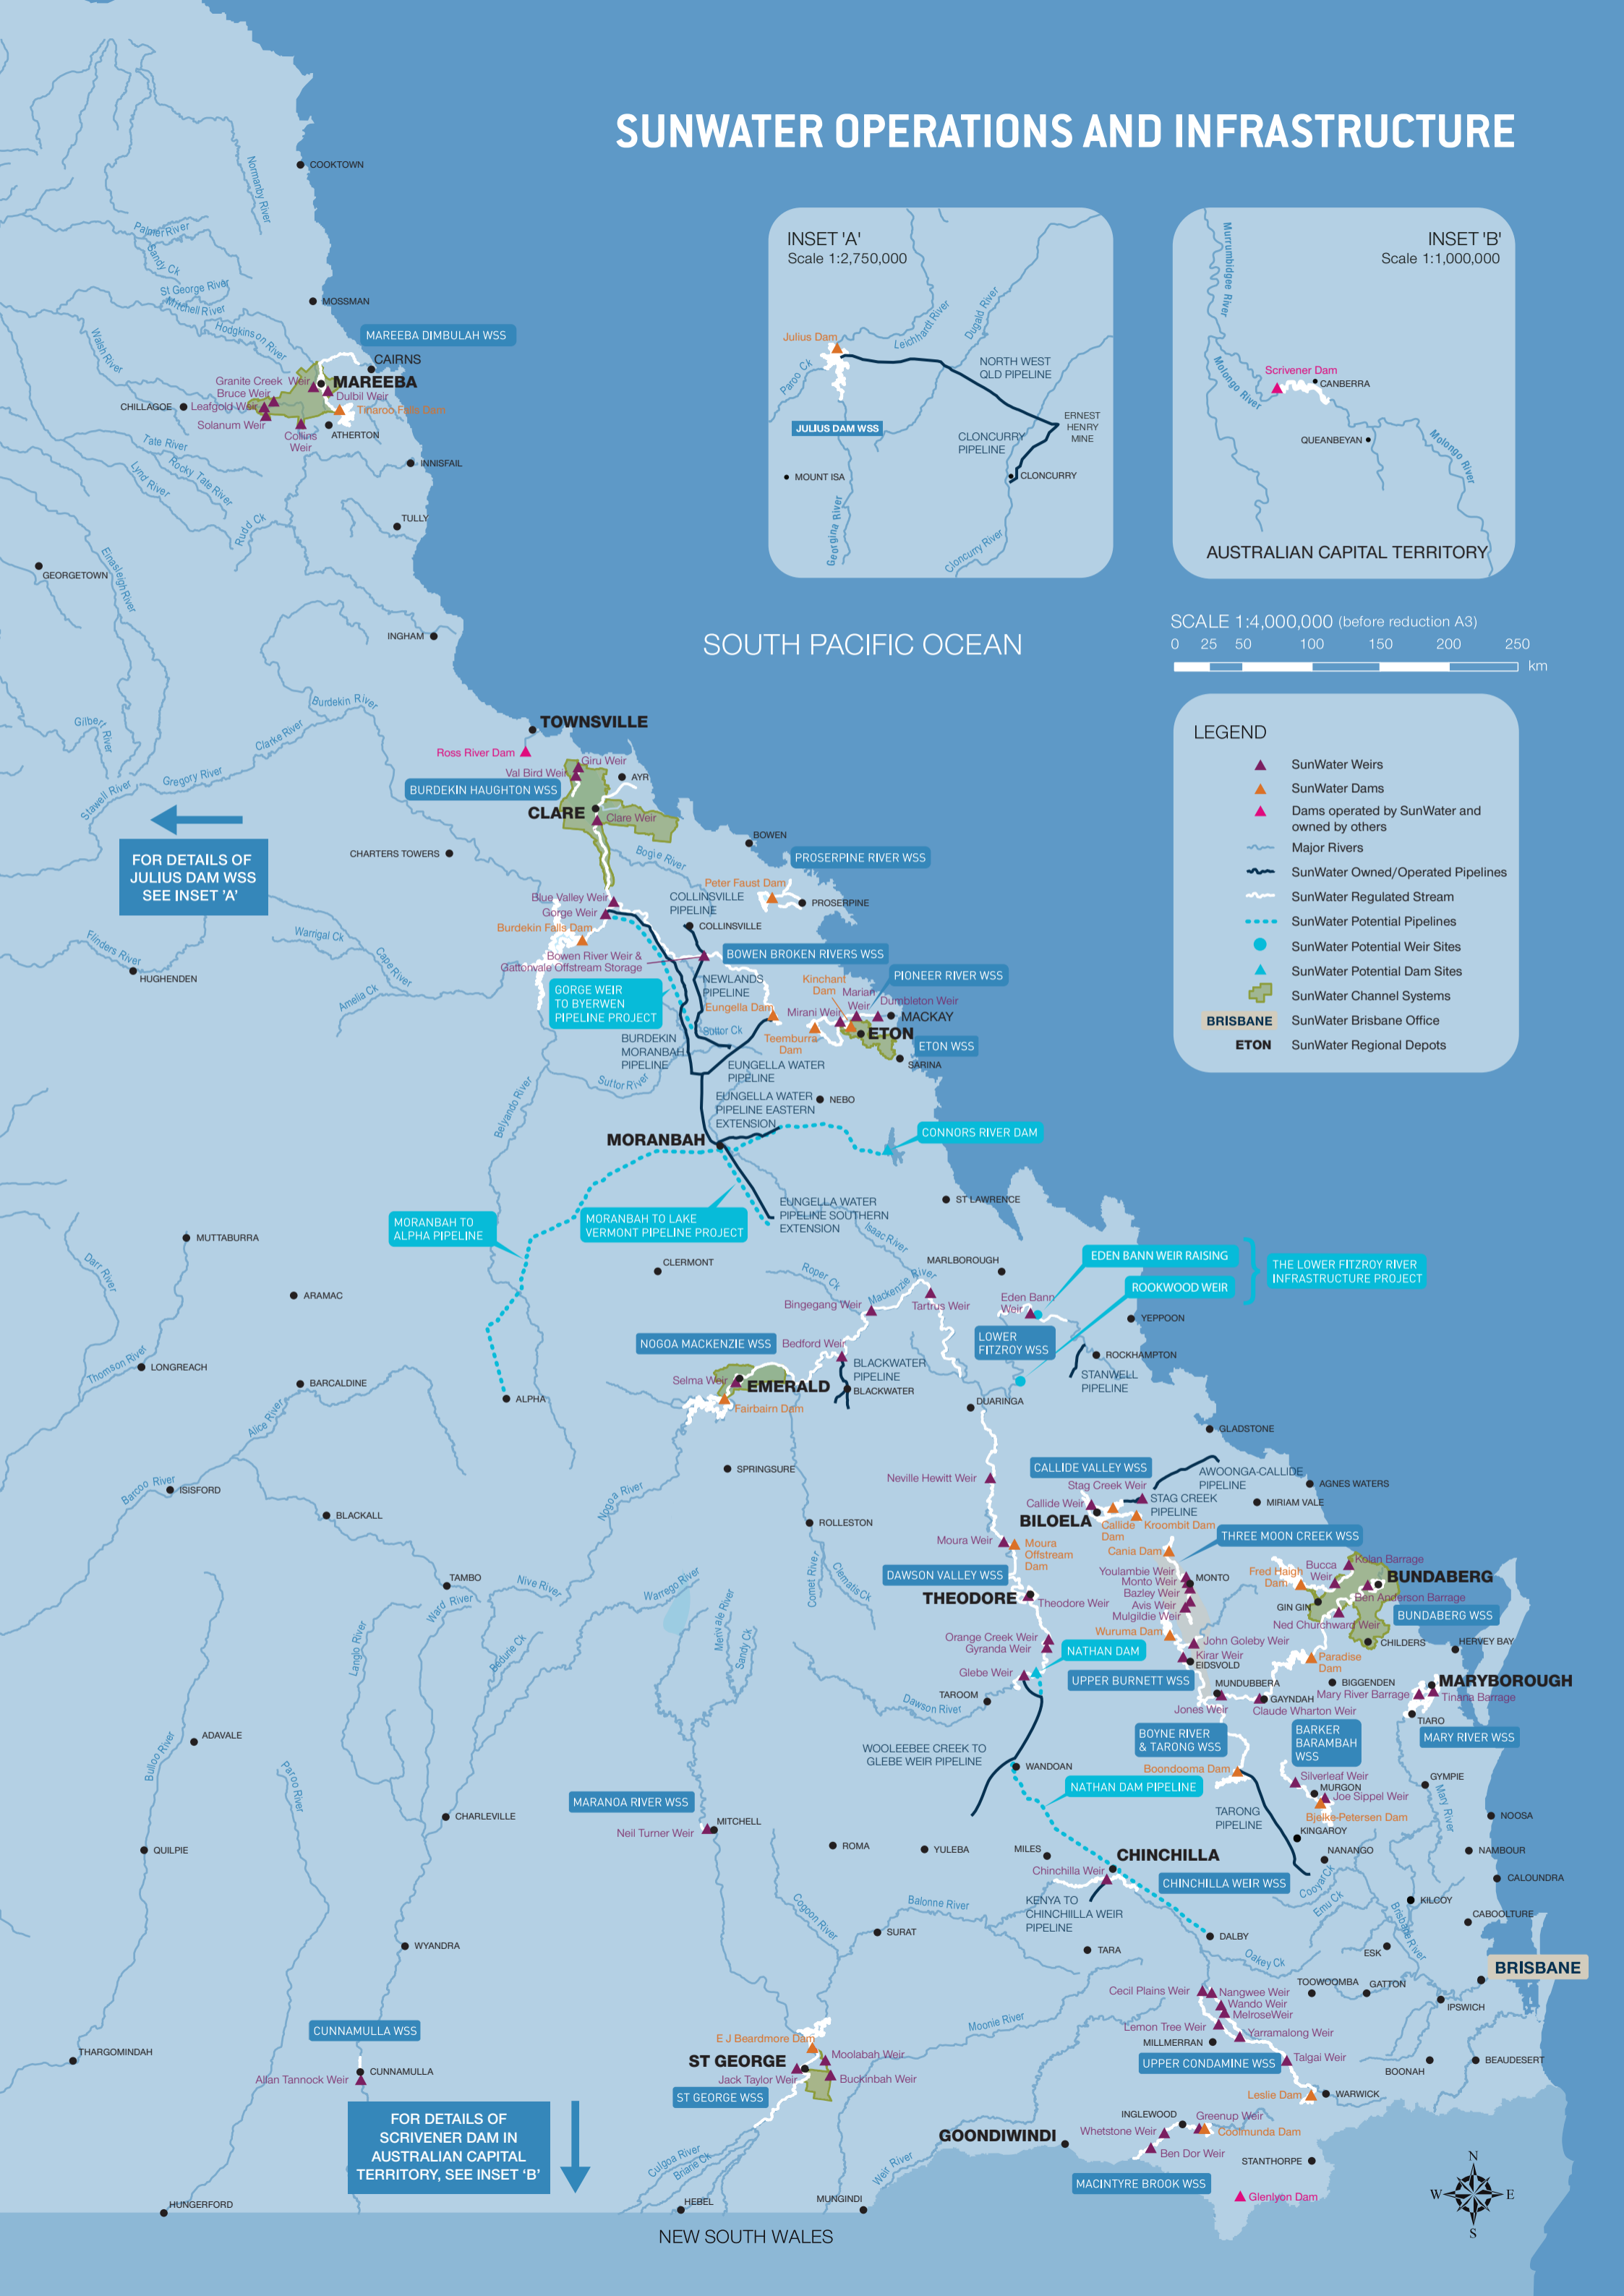

SUNWATER OPERATIONS AND INFRASTRUCTURE

LEGEND

- ▲ SunWater Weirs
- ▲ SunWater Dams
- ▲ Dams operated by SunWater and owned by others
- Major Rivers
- SunWater Owned/Operated Pipelines
- SunWater Regulated Stream
- - - SunWater Potential Pipelines
- SunWater Potential Weir Sites
- ▲ SunWater Potential Dam Sites
- + SunWater Channel Systems
- BRISBANE** SunWater Brisbane Office
- ETON** SunWater Regional Depots

FOR DETAILS OF JULIUS DAM WSS SEE INSET 'A'

FOR DETAILS OF SCRIVENER DAM IN AUSTRALIAN CAPITAL TERRITORY, SEE INSET 'B'

SOUTH PACIFIC OCEAN

NEW SOUTH WALES