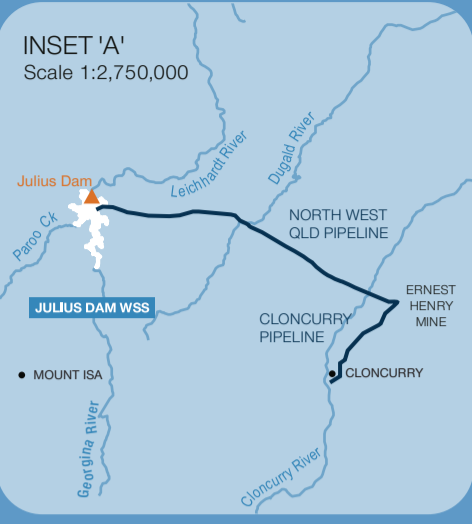

SUNWATER OPERATIONS AND INFRASTRUCTURE

LEGEND

- ▲ SunWater Weirs
- ▲ SunWater Dams
- ▲ Dams operated by SunWater and owned by others
- Major Rivers
- SunWater Owned/Operated Pipelines
- SunWater Regulated Stream
- - - SunWater Potential Pipelines
- SunWater Potential Weir Sites
- ▲ SunWater Potential Dam Sites
- + SunWater Channel Systems
- BRISBANE** SunWater Brisbane Office
- ETON** SunWater Regional Depots

FOR DETAILS OF JULIUS DAM WSS SEE INSET 'A'

FOR DETAILS OF SCRIVENER DAM IN AUSTRALIAN CAPITAL TERRITORY, SEE INSET 'B'

SOUTH PACIFIC OCEAN

NEW SOUTH WALES