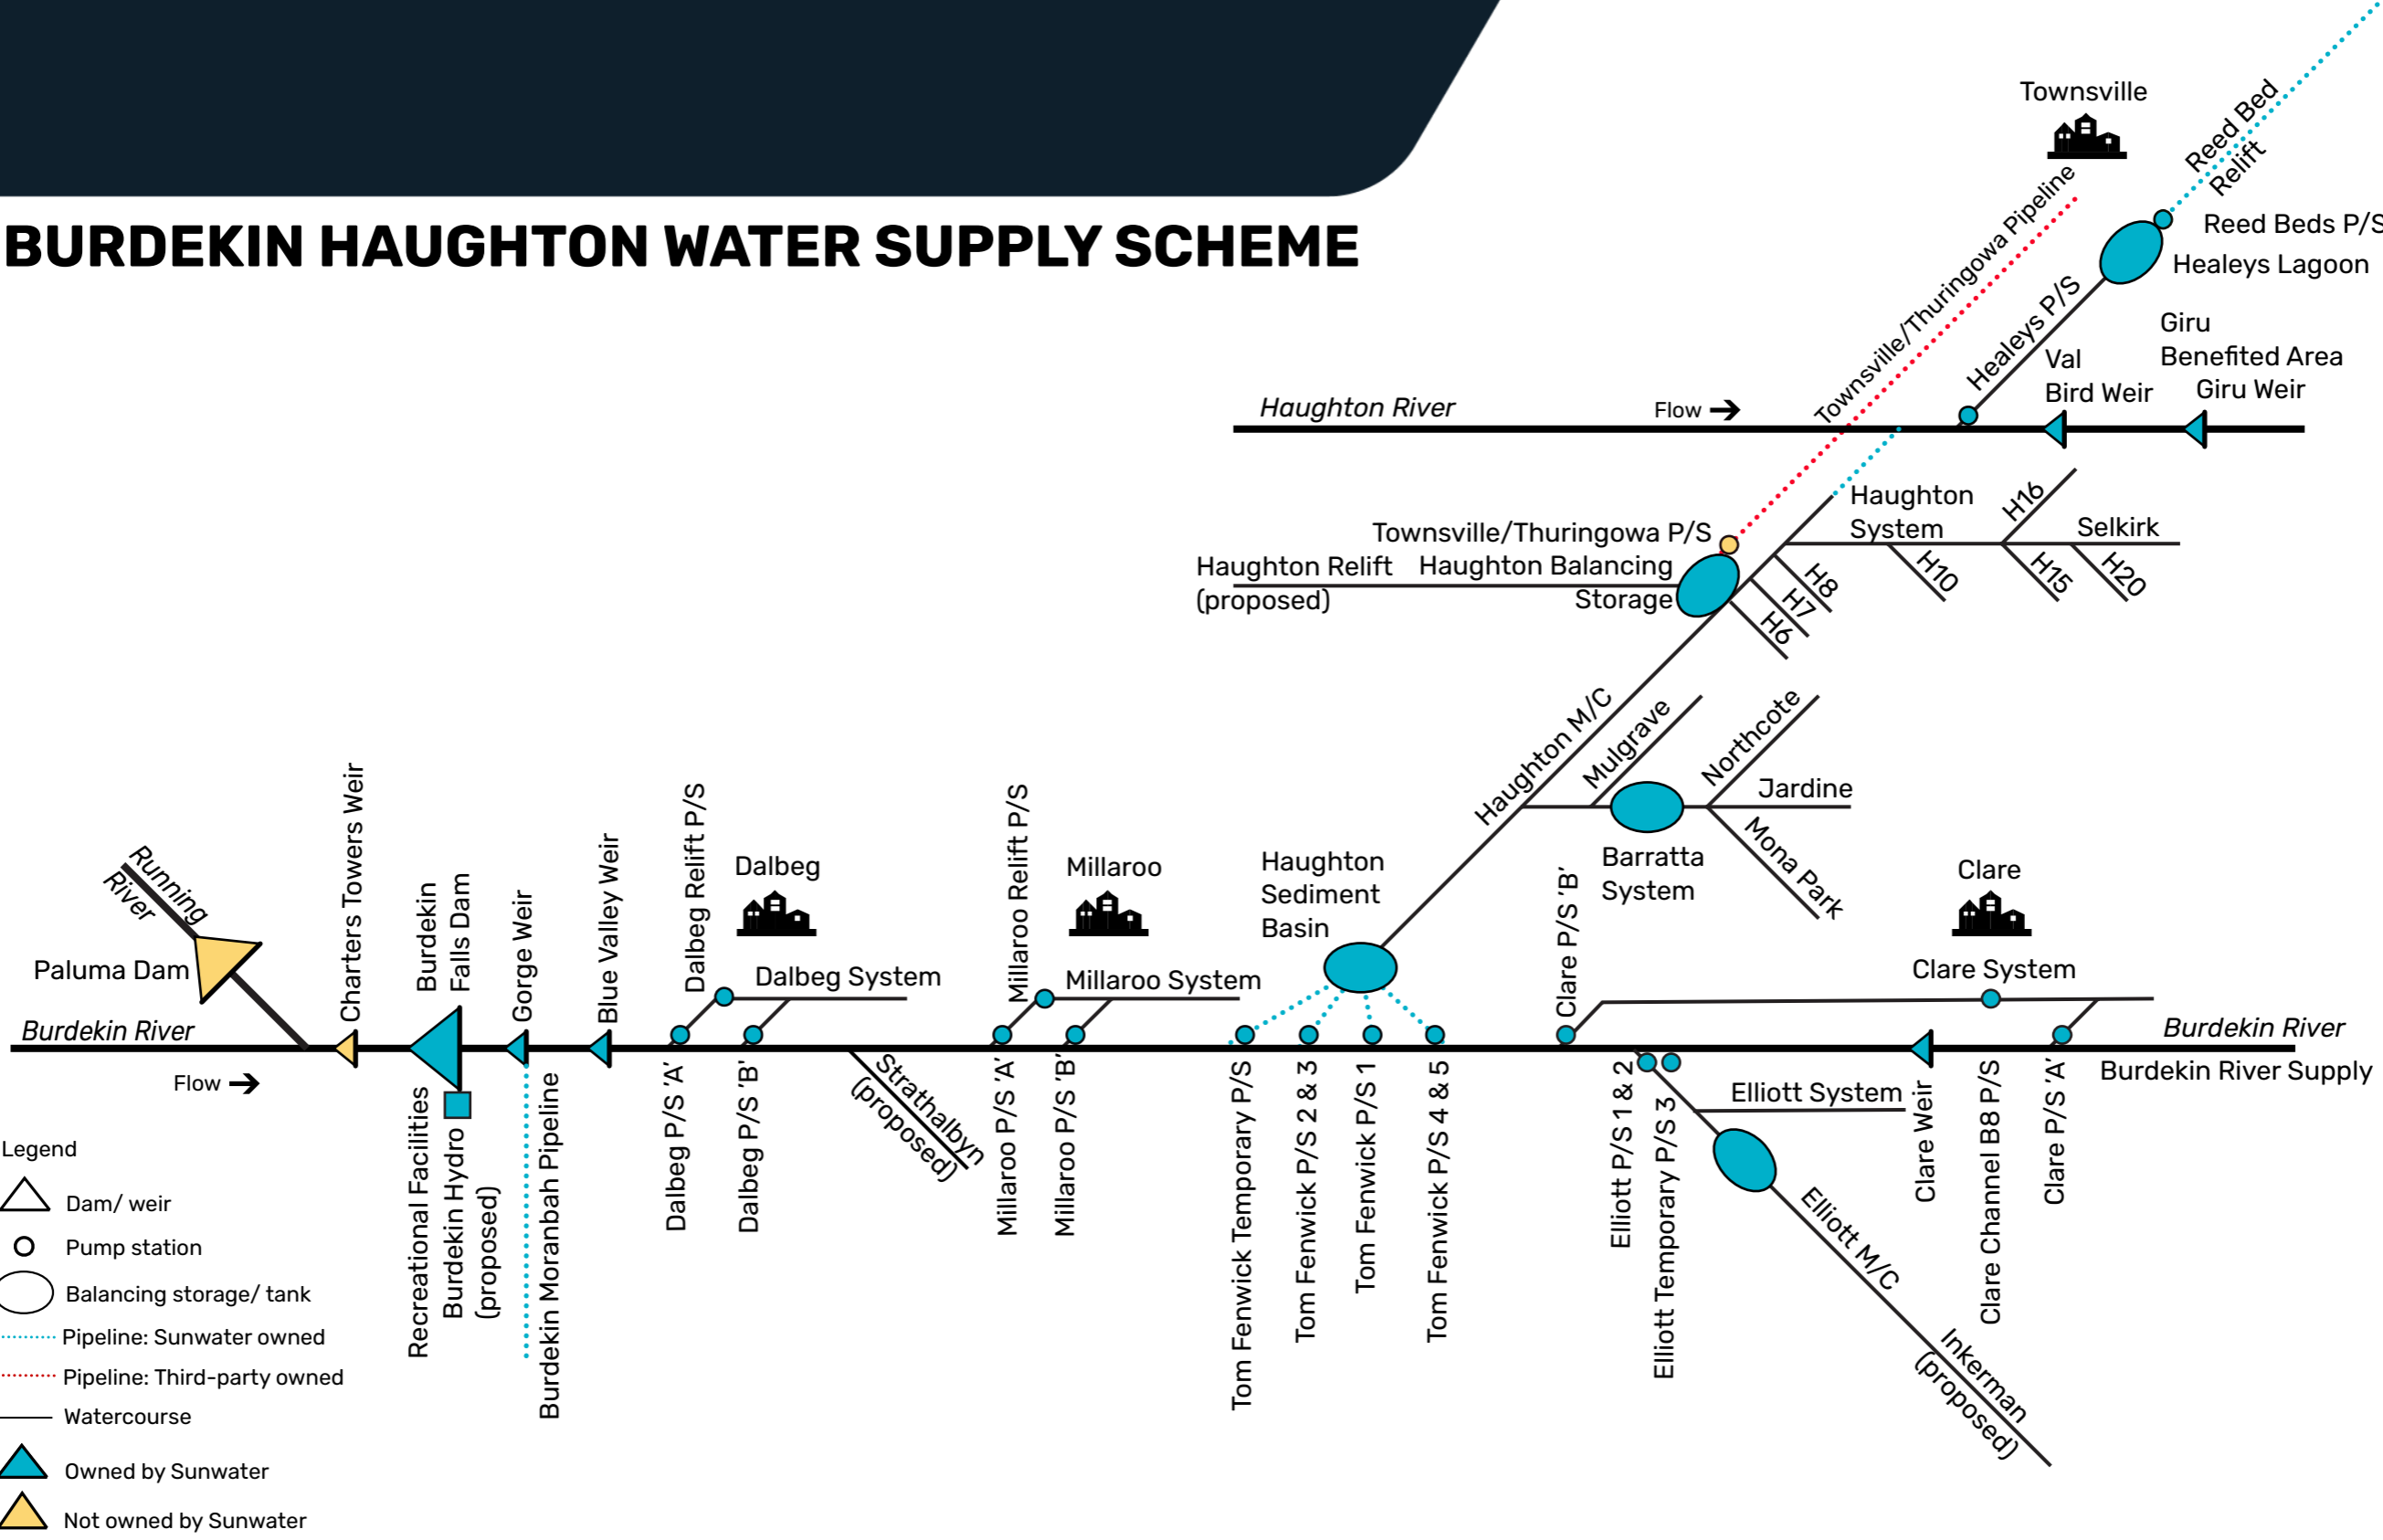

BURDEKIN HAUGHTON WATER SUPPLY SCHEME

PACIFIC OCEAN